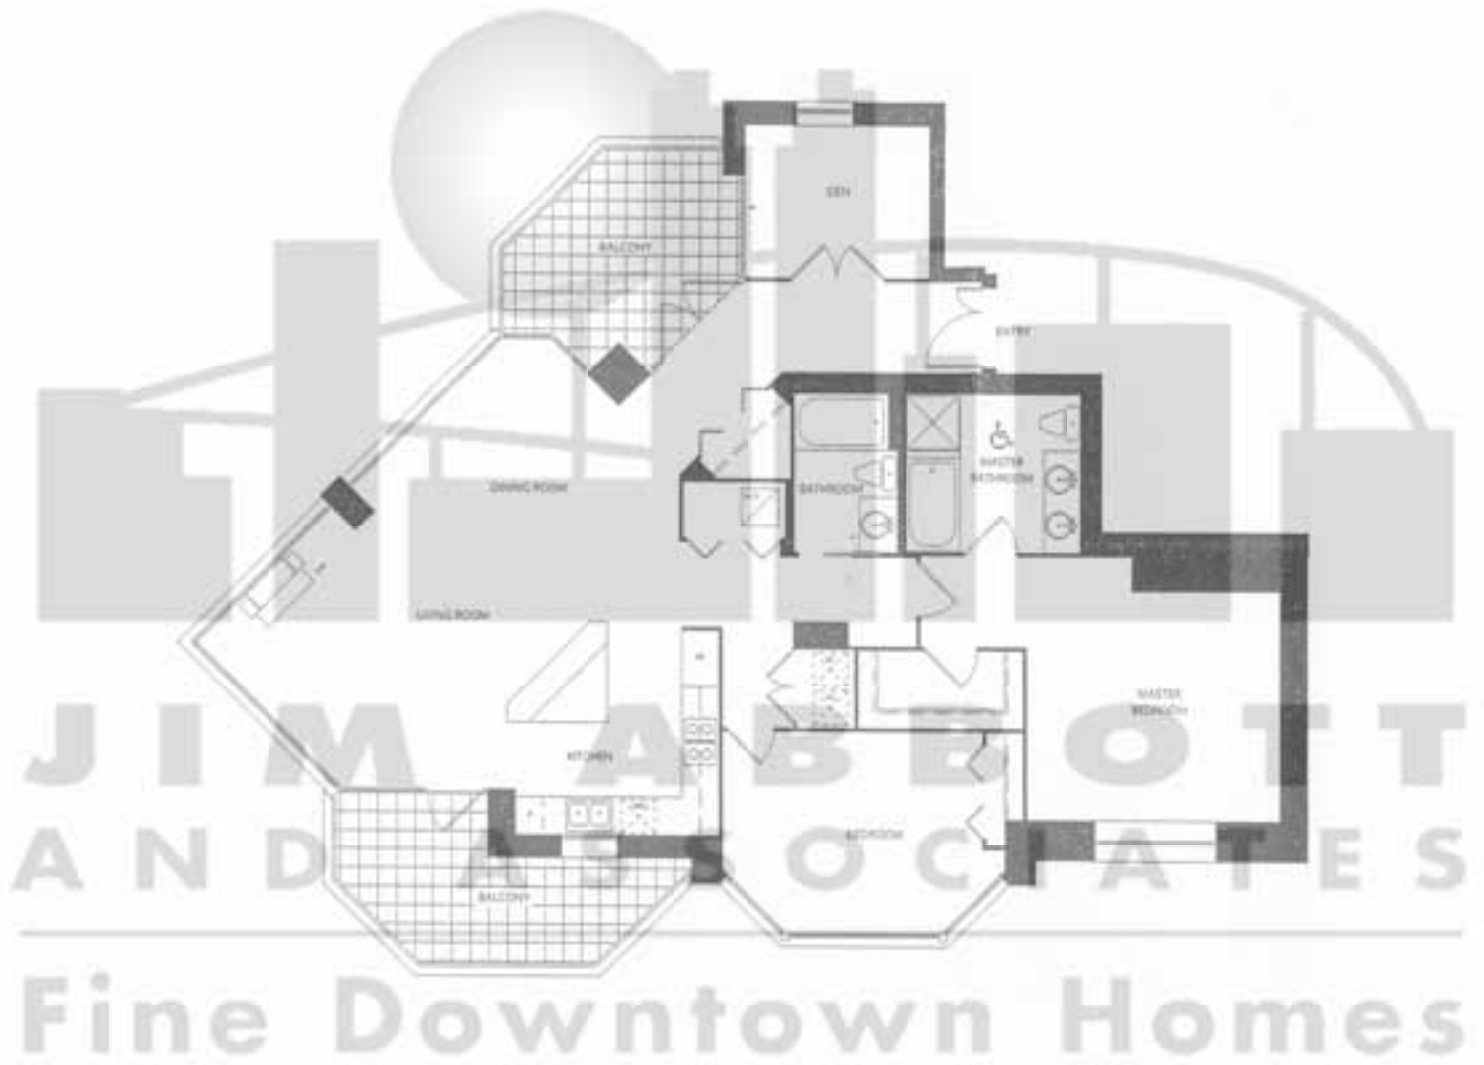

Park Place

2B + Den/2B 1545 Sq Ft Actual layout and square footage may vary